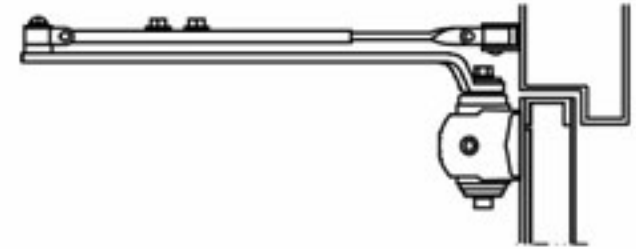

TEMPLATE FOR DC85 SERIES DOOR CLOSER REGULAR ARM INSTALLATION

- RIGHT HAND DOOR SHOWN .
- SAME DIMENSIONS APPLY FOR LEFT HAND DOOR MEASURED FROM CENTERLINE OF PIVOT POINT.
- DIMENSIONS ARE IN INCHES (mm.)