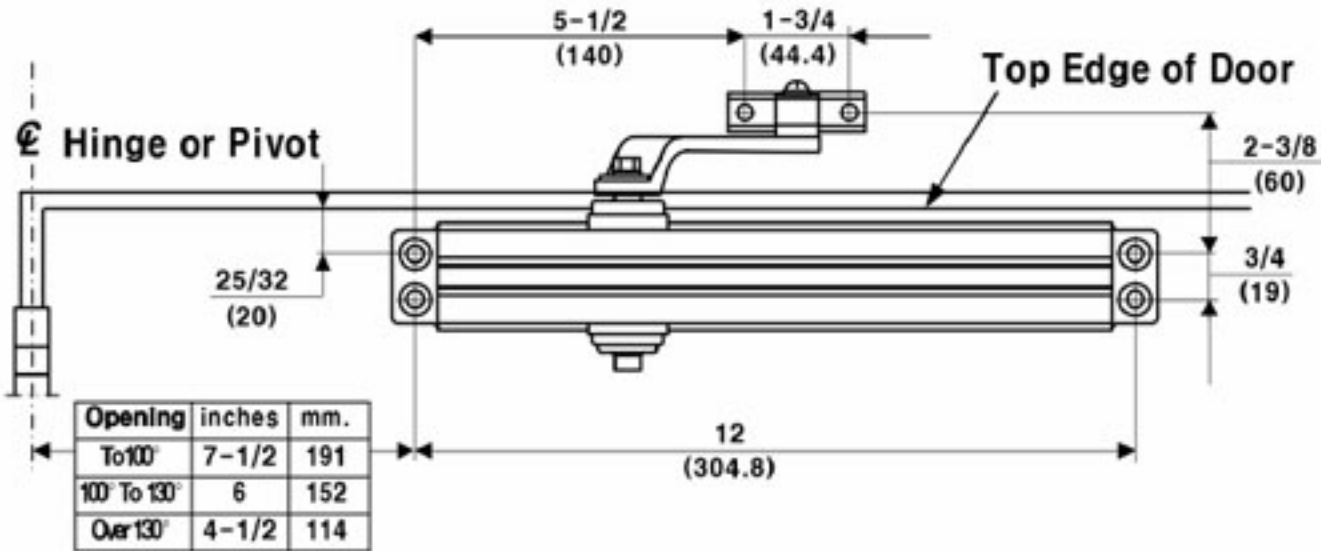

TEMPLATE FOR DC85 SERIES DOOR CLOSER REGULAR ARM INSTALLATION

- RIGHT HAND DOOR SHOWN .
- SAME DIMENSIONS APPLY FOR LEFT HAND DOOR MEASURED FROM CENTERLINE OF PIVOT POINT.
- DIMENSIONS ARE IN INCHES (mm.)