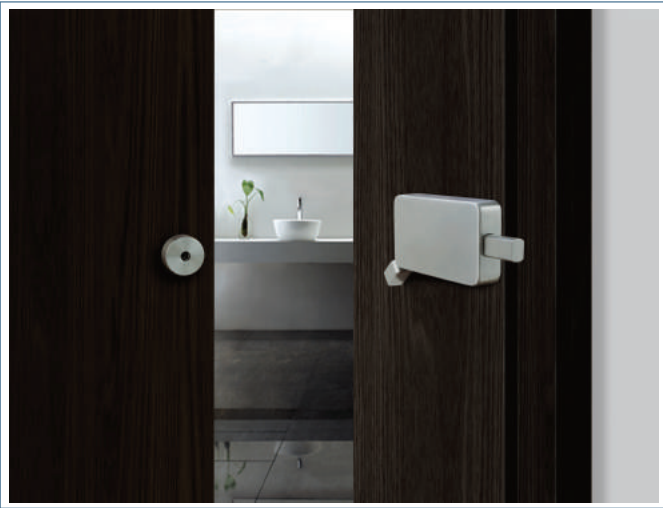

BD1000 Privacy Lock for Sliding Barn Door Surface Jamb Mount

Features

- Surface mounted on jamb for quick installation
- Suitable for any type of wall or jamb surface
- Easy to use one-touch thumb lever

Application

- Discrete screw fixing to jamb; no need to drill drywall or studs
- Dust-proof strike installed in barn door
- Lock is field reversible
- Emergency release with key (provided) on outside of door

Lock

- Small, visually discrete 3-9/16" x 1-7/8" x 9/16" Lock Case
- Standard Thumb-lever: 13/16" (order BD1022)
- Also available with ADA Thumb-lever: 1-9/16" (order BD1023)

Material

- Stainless Steel
- Cast Alloy