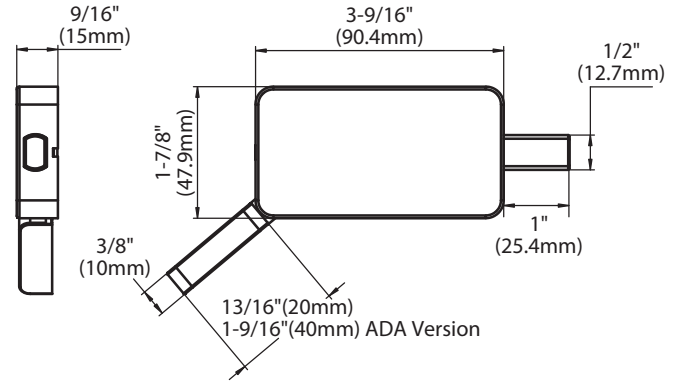

BD1000 Privacy Lock for Sliding Barn Door Surface Jamb Mount

Features

- Surface mounted on jamb for quick installation
- Suitable for any type of wall or jamb surface
- Easy to use one-touch thumb lever

Lock

- Small, visually discrete 3-9/16" x 1-7/8" x 9/16" Lock Case
- Standard Thumb-lever: 13/16" (order BD1022)
- Also available with ADA Thumb-lever: 1-9/16" (order BD1023)

Material

- Stainless Steel
- Cast Alloy

Thumb-lever Options

BD1022 S 13/16"

BD1023 ADA 1-9/16"

Scan to watch video

MKT-INOX-BD1000-CUTSHEET